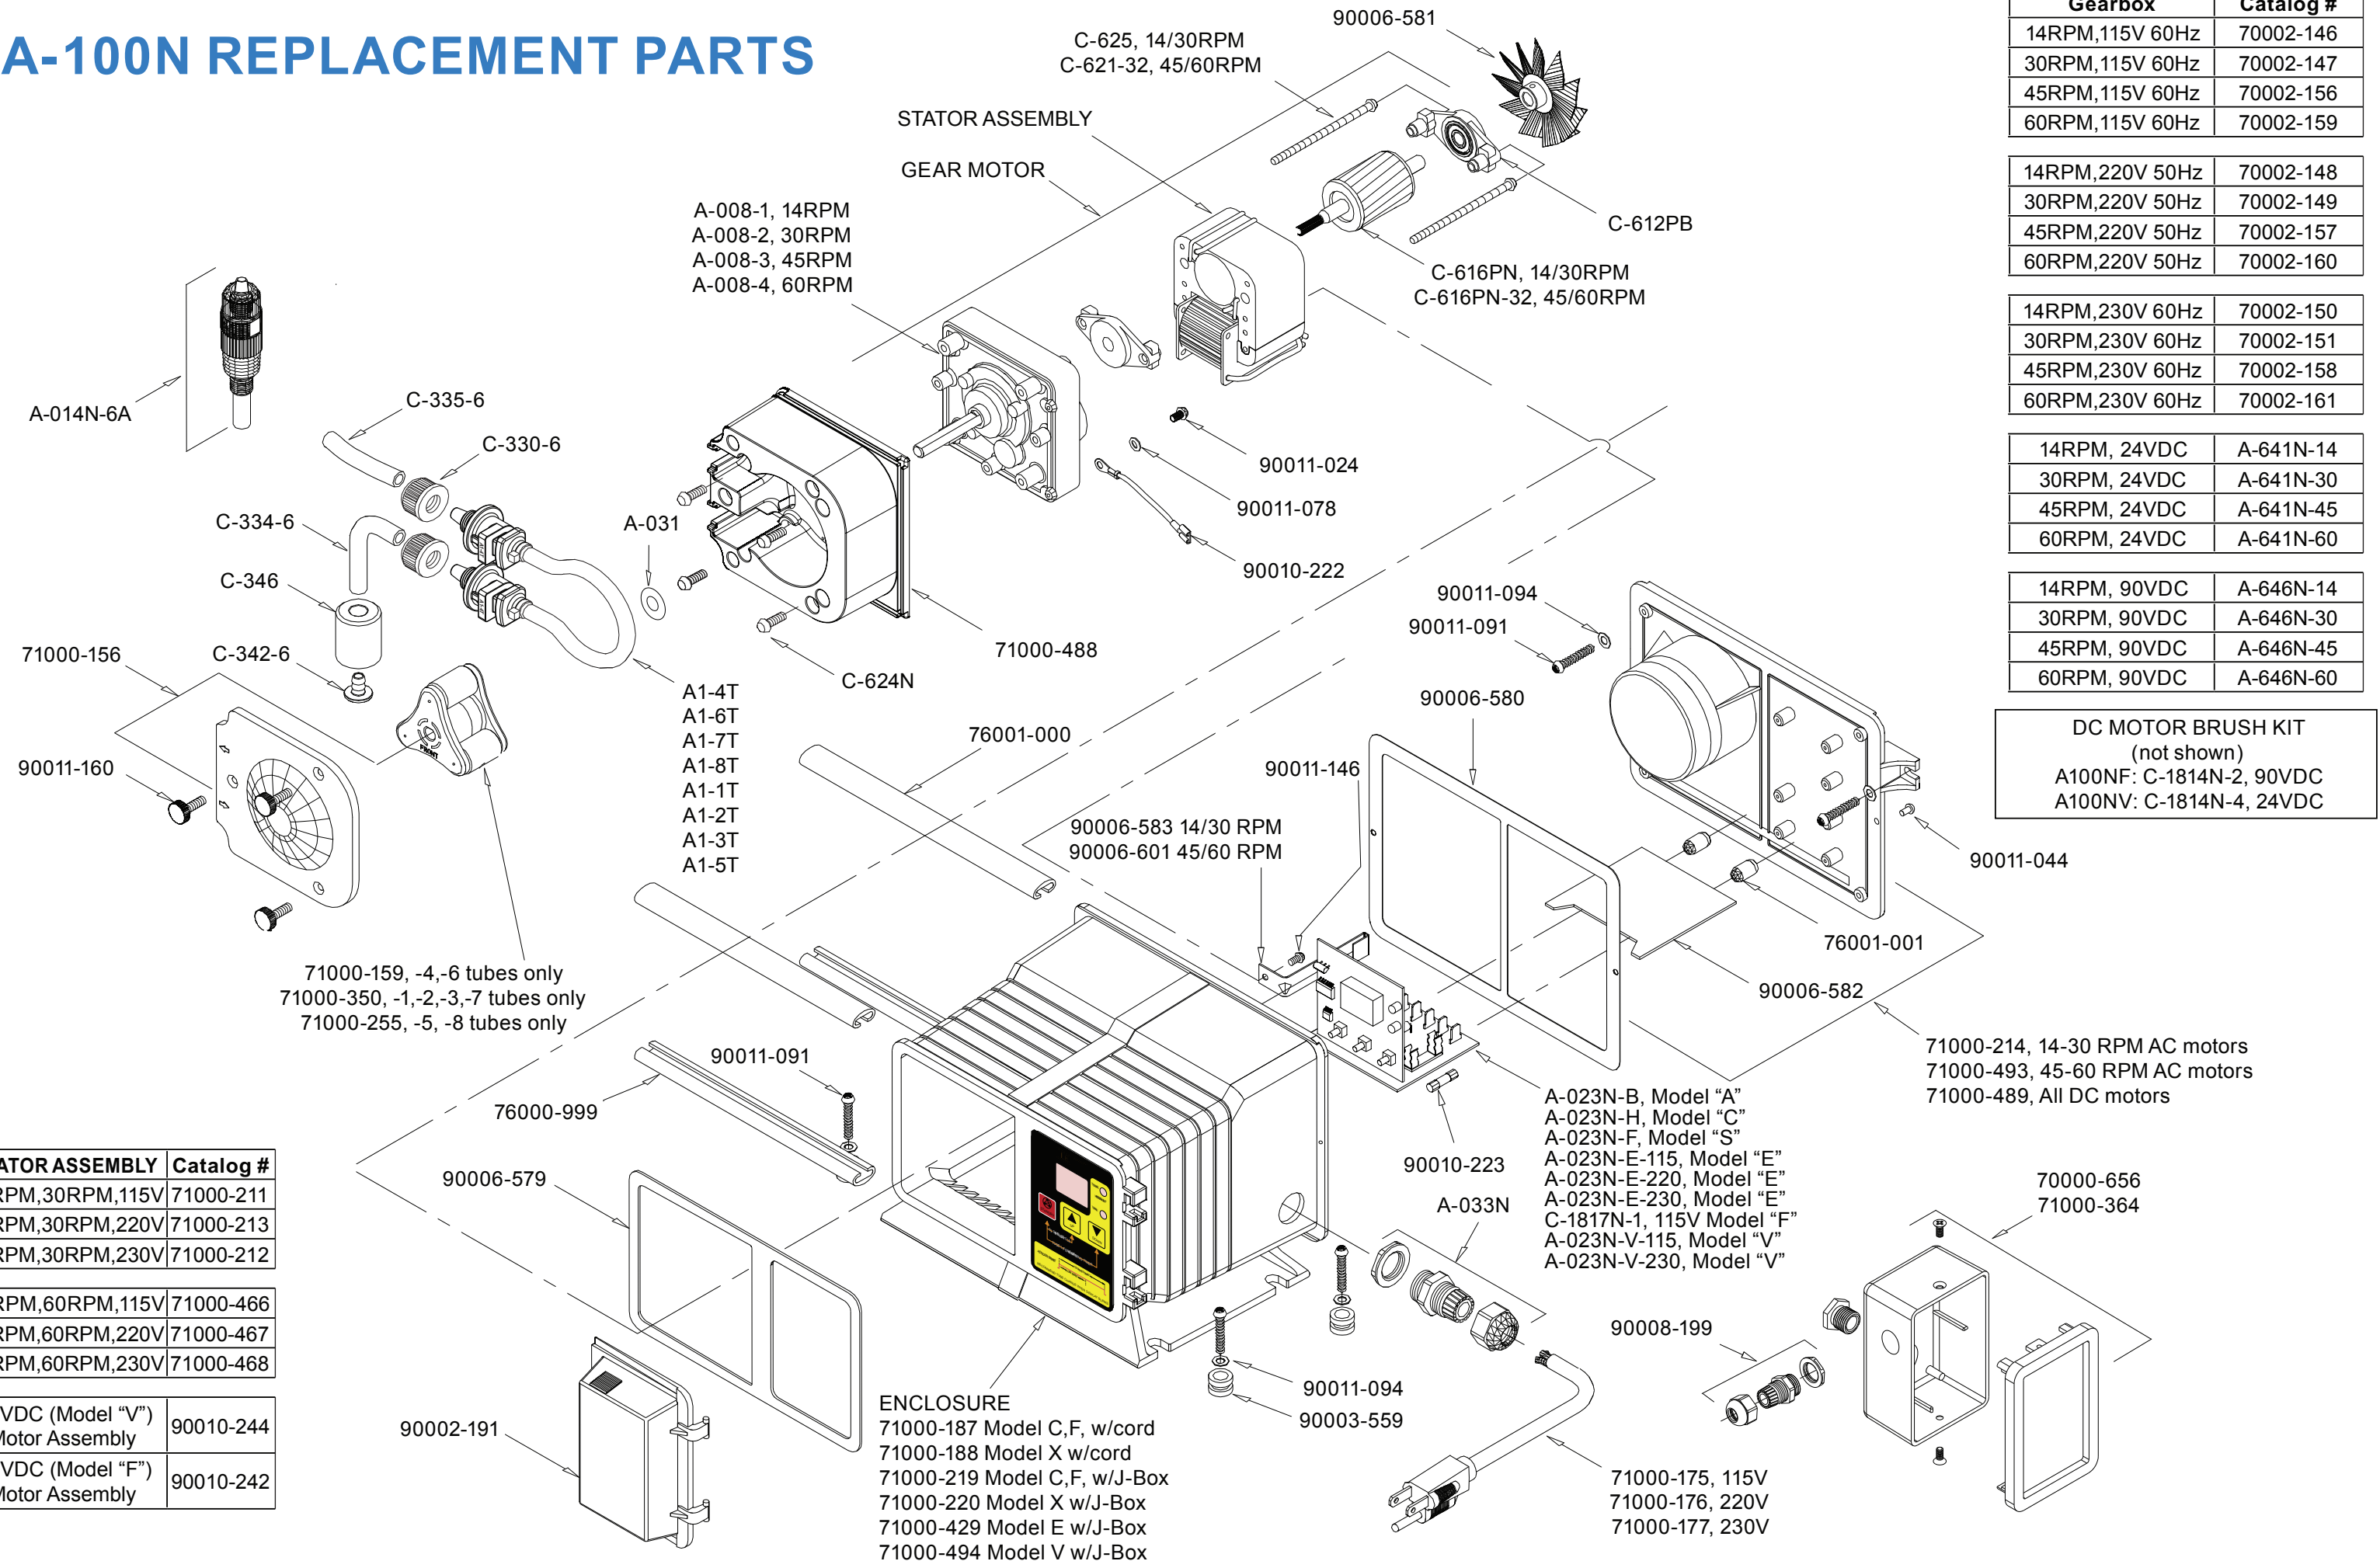

# A-100N REPLACEMENT PARTS

Gearbox	Catalog #
14RPM,115V 60Hz	70002-146
30RPM,115V 60Hz	70002-147
45RPM,115V 60Hz	70002-156
60RPM,115V 60Hz	70002-159

14RPM,220V 50Hz	70002-148
30RPM,220V 50Hz	70002-149
45RPM,220V 50Hz	70002-157
60RPM,220V 50Hz	70002-160

**DC MOTOR BRUSH KIT**  
(not shown)  
A100NF: C-1814N-2, 90VDC  
A100NV: C-1814N-4, 24VDC

STATOR ASSEMBLY	Catalog #
14RPM,30RPM,115V	71000-211
14RPM,30RPM,220V	71000-213
14RPM,30RPM,230V	71000-212

45RPM,60RPM,115V	71000-466
45RPM,60RPM,220V	71000-467
45RPM,60RPM,230V	71000-468

24VDC (Model "V") Motor Assembly	90010-244
90VDC (Model "F") Motor Assembly	90010-242