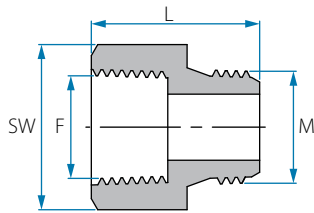

NPT Pipe Adaptor

Cat. No.	F (NPT)	M (NPT)	L mm	SW	Color
12022002023	1/8"	1/8"	23.4	14	
12022002043	1/8"	1/4"	23.4	14	
12022002063	1/8"	3/8"	27.4	14	
12022002083	1/8"	1/2"	32.5	14	
12022004023	1/4"	1/8"	26.5	17	
12022004043	1/4"	1/4"	30.7	17	
12022004063	1/4"	3/8"	30.5	17	
12022004083	1/4"	1/2"	35.5	17	
12022006023	3/8"	1/8"	26.3	22	Grey
12022006043	3/8"	1/4"	26.5	22	
12022006063	3/8"	3/8"	30.4	22	
12022006083	3/8"	1/2"	35.5	22	
12022008023	1/2"	1/8"	30.0	26	
12022008043	1/2"	1/4"	34.0	26	
12022008063	1/2"	3/8"	36.6	26	
12022008083	1/2"	1/2"	39.0	26	

Note: Packing 25 unit