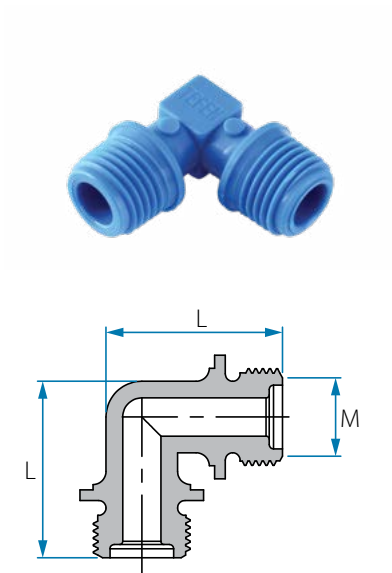

BSPT Threaded Elbow

Cat. No.	M (BSPT)	L mm	Color
12016502008	1/8"	24.4	Blue
12016504008	1/4"	26.4	
12016506008	3/8"	31.8	
12016508008	1/2"	40.2	Black
12016502002	1/8"	24.4	
12016504001	1/4"	26.4	
12016504002	1/4"	26.4	Black

Note: Packing 25 unit

NPT Threaded Elbow

Cat. No.	M (NPT)	L mm	Color
12026502003	1/8"	23.8	Grey
12026504003	1/4"	28.4	

Note: Packing 25 unit