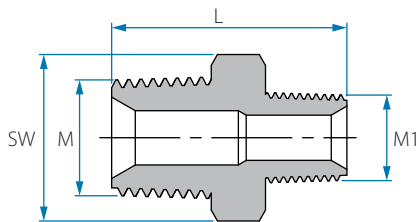

BSPT Pipe Reducing Nipple

Cat. No.	M (BSPT)	MI (BSPT)	L mm	SW	Color
12012304028	1/4"	1/8"	25.2	14	
12012306028	3/8"	1/8"	27.1	17	
12012306048	3/8"	1/4"	28.5	17	Blue
12012308048	1/2"	1/4"	31.5	22	
12012308068	1/2"	3/8"	31.5	22	
12012312088	3/4"	1/2"	34.5	27	

Note: Packing 25 unit

NPT Pipe Reducing Nipple

Cat. No.	M (NPT)	MI (NPT)	L mm	SW	Color
12022304023	1/4"	1/8"	28.4	14	
12022306023	3/8"	1/8"	29.6	17	
12022308023	1/2"	1/8"	34.9	22	
12022312023	3/4"	1/8"	35.4	27	
12022306043	3/8"	1/4"	33.4	17	
12022308043	1/2"	1/4"	38.7	22	Grey
12022312043	3/4"	1/4"	39.4	27	
12022308063	1/2"	3/8"	39.1	22	
12022312063	3/4"	3/8"	39.6	27	
12022312083	3/4"	1/2"	44.1	27	

Note: Packing 25 unit