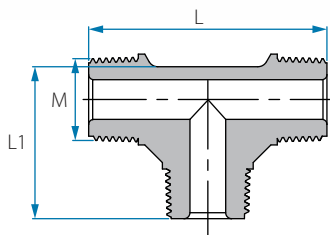

BSPT Pipe T

Cat. No.	M (BSPT)	L mm	L1 mm	Color
12016402008	1/8"	39.8	24.1	Blue
12016404008	1/4"	44.0	26.2	
12016406008	3/8"	50.5	32.0	
12016408008	1/2"	64.0	40.3	

Note: Packing 25 unit

NPT Pipe T

Cat. No.	M (NPT)	L mm	L1 mm	Color
12026402003	1/8"	39.3	24.0	Grey
12026404003	1/4"	48.4	28.5	

Note: Packing 25 unit

BSPT Pipe Reducing Branch T

Cat. No.	M (BSPT)	M1 (BSPT)	L mm	L1 mm	Color
12017102048	1/8"	1/4"	39.7	26.4	Blue
12017104028	1/4"	1/8"	43.3	24.2	
12017104068	1/4"	3/8"	43.3	38.2	
12017106048	3/8"	1/4"	60.2	26.4	
12017108068	1/2"	3/8"	64.2	38.2	
12017106088	3/8"	1/2"	60.2	40.4	

Note: Packing 25 unit

NPT Pipe Reducing Branch T

Cat. No.	M (NPT)	M1 (NPT)	L mm	L1 mm	Color
12027104023	1/4"	1/8"	48.4	24.0	Grey

Note: Packing 25 unit

BSPT Pipe Reducing Run T

Cat. No.	M (BSPT)	M1 (BSPT)	L mm	L1 mm	Color
12017204028	1/4"	1/8"	41.8	26.3	Blue
12017206048	3/8"	1/4"	48.3	30.8	
12017208068	1/2"	3/8"	62.0	40.0	
12017202048	1/8"	1/4"	42.7	25.5	
12017204068	1/4"	3/8"	48.5	31.0	
12017206088	3/8"	1/2"	62.0	38.2	

Note: Packing 25 unit

NPT Pipe Reducing Run T

Cat. No.	M (NPT)	M1 (NPT)	L mm	L1 mm	Color
12027204023	1/4"	1/8"	41.8	26.3	Grey

Note: Packing 25 unit