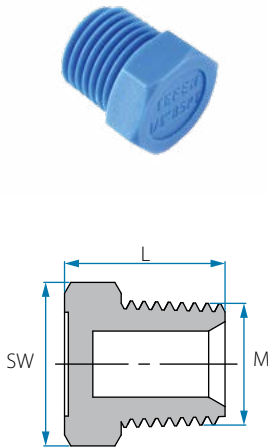

## Threaded Connectors

Nylon 6-6

**Working pressure**  
Up to 14 BAR  
(200 psi) at 20 °C

**Temperature**  
-20 °C -110 °C  
(subject to application)

### BSPT Hex Threaded Plug

Cat. No.	M (BSPT)	L mm	SW	Color
12012102008	1/8"	13.6	11	Blue
12012104008	1/4"	16.6	14	
12012106008	3/8"	16.1	17	
12012108008	1/2"	19.6	22	
12012112008	3/4"	22.0	27	
12012116008	1"	27.0	36	
12012104001	1/4"	16.6	14	White
12012104002	1/4"	16.6	14	Black
12012102002	1/8"	13.6	11	