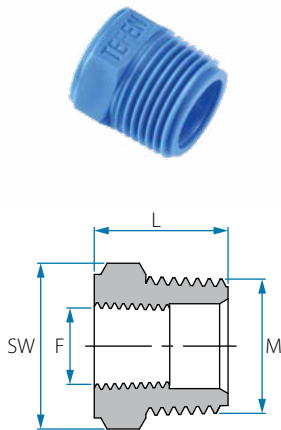

BSPT Pipe Bushing

Cat. No.	M (BSPT)	F (BSPT)	L mm	SW	Color
12011004028	1/4"	1/8"	17.2	14	
12011006028	3/8"	1/8"	17.8	17	
12011006048	3/8"	1/4"	17.8	17	
12011008028	1/2"	1/8"	20.7	22	
12011008048	1/2"	1/4"	20.4	22	Blue
12011008068	1/2"	3/8"	20.7	22	
12011012048	3/4"	1/4"	22.0	27	
12011012068	3/4"	3/8"	22.2	27	
12011012088	3/4"	1/2"	22.4	27	

Note: Packing 25 unit

NPT Pipe Bushing

Cat. No.	M (NPT)	F (NPT)	L mm	SW	Color
12021004023	1/4"	1/8"	21.0	15	
12021006023	3/8"	1/8"	20.8	18	
12021006043	3/8"	1/4"	20.8	19	
12021008023	1/2"	1/8"	27.2	24	
12021008043	1/2"	1/4"	27.1	19	Grey
12021008063	1/2"	3/8"	27.2	29	
12021012043	3/4"	1/4"	27.0	29	
12021012063	3/4"	3/8"	27.2	29	
12021012083	3/4"	1/2"	27.3	29	

Note: Packing 25 unit