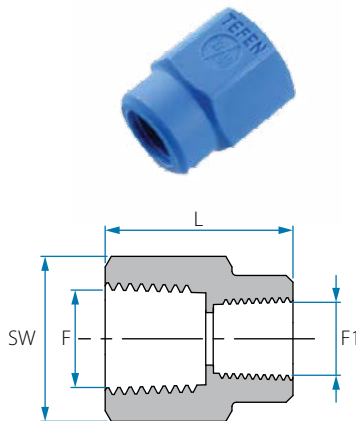

BSPT Pipe Reducing Coupling

Cat. No.	F (BSPT)	F1 (BSPT)	L mm	SW	Color
12011904028	1/4"	1/8"	22.0	17	
12011906028	3/8"	1/8"	24.5	21	
12011906048	3/8"	1/4"	24.5	21	
12011908048	1/2"	1/4"	27.0	26	Blue
12011908068	1/2"	3/8"	27.0	26	
12011912048	3/4"	1/4"	30.1	34	
12011912088	3/4"	1/2"	35.0	34	

Note: Packing 25 unit

NPT Pipe Reducing Coupling

Cat. No.	F (NPT)	F1 (NPT)	L mm	SW	Color
12021904023	1/4"	1/8"	22.0	17	
12021906023	3/8"	1/8"	24.4	22	
12021906043	3/8"	1/4"	24.8	22	Grey
12021908043	1/2"	1/4"	27.0	26	
12021908063	1/2"	3/8"	26.8	26	

Note: Packing 25 unit