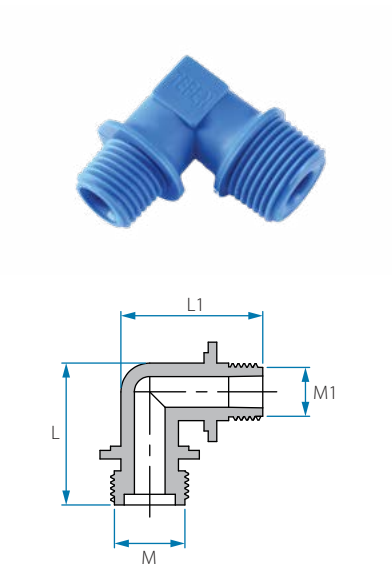

BSPT Reducing Threaded Elbow

Cat. No.	M (BSPT)	M1 (BSPT)	L mm	L1 mm	Color
12016904028	1/4"	1/8"	26.4	24.4	Blue
12016906048	3/8"	1/4"	31.8	31.5	
12016908068	1/2"	3/8"	40.0	38.1	

Note: Packing 25 unit

NPT Reducing Threaded Elbow

Cat. No.	M (NPT)	M1 (NPT)	L mm	L1 mm	Color
12026904023	1/4"	1/8"	28.4	24.0	Grey

Note: Packing 25 unit