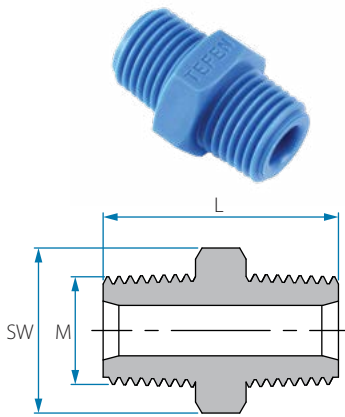

## Threaded Connectors

Nylon 6-6

**Working pressure**  
Up to 14 BAR  
(200 psi) at 20 °C

**Temperature**  
-20 °C -110 °C  
(subject to application)

### BSPT Pipe Hex Nipple

Cat. No.	M (BSPT)	L mm	SW	Color
12012202028	1/8"	23.2	11	Blue
12012204048	1/4"	27.1	14	
12012206068	3/8"	28.2	17	
12012208088	1/2"	34.1	22	
12012212128	3/4"	36	27	

Note: Packing 25 unit