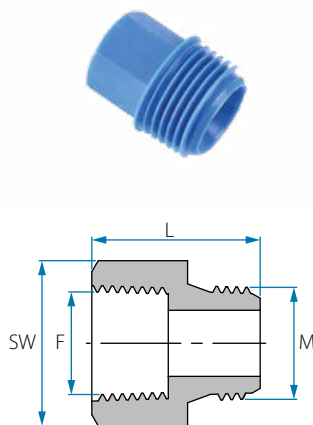

## Threaded Connectors

Nylon 6-6

**Working pressure**  
Up to 14 BAR  
(200 psi) at 20 °C

**Temperature**  
-20 °C -110 °C  
(subject to application)

### BSPT Pipe Hex Nipple

Cat. No.	M (BSPT)	L mm	SW	Color
12012202028	1/8"	23.2	11	Blue
12012204048	1/4"	27.1	14	
12012206068	3/8"	28.2	17	
12012208088	1/2"	34.1	22	
12012212128	3/4"	36	27	

Note: Packing 25 unit

### NPT Pipe Hex Nipple

Cat. No.	M (NPT)	L mm	SW	Color
12022202023	1/8"	23.9	11	Grey
12022204043	1/4"	32.7	14	
12022206063	3/8"	34.4	17	
12022208083	1/2"	43.3	22	
12022212123	3/4"	44.4	27	

Note: Packing 25 unit

### BSPT Pipe Adaptor

Cat. No.	F (BSPT)	M (BSPT)	L mm	SW	Color
12012002028	1/8"	1/8"	23.0	14	Blue
12012002048	1/8"	1/4"	23.0	14	
12012002068	1/8"	3/8"	24.0	14	
12012002088	1/8"	1/2"	26.9	14	
12012004028	1/4"	1/8"	22.1	17	
12012004048	1/4"	1/4"	24.0	17	
12012004068	1/4"	3/8"	24.8	17	
12012004088	1/4"	1/2"	27.2	17	
12012006028	3/8"	1/8"	23.1	22	
12012006048	3/8"	1/4"	25.2	22	
12012006068	3/8"	3/8"	25.7	22	
12012006088	3/8"	1/2"	28.2	22	
12012008028	1/2"	1/8"	25.6	26	
12012008048	1/2"	1/4"	27.3	26	
12012008068	1/2"	3/8"	28.0	26	
12012008088	1/2"	1/2"	30.6	26	